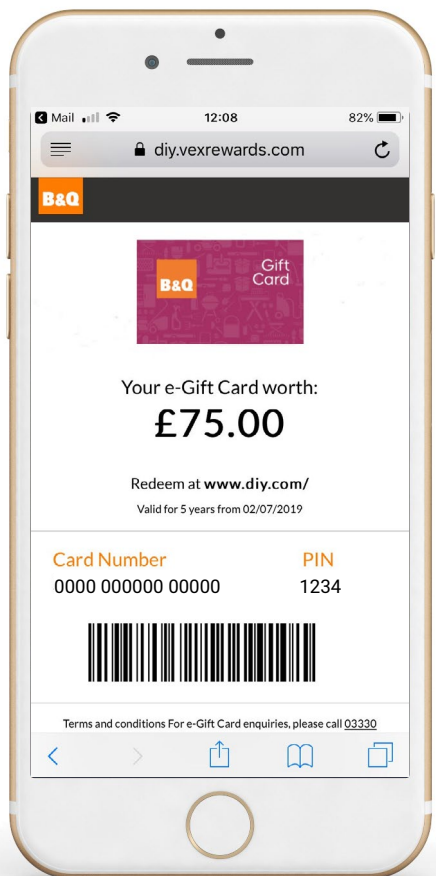

Gift Cards

Digital